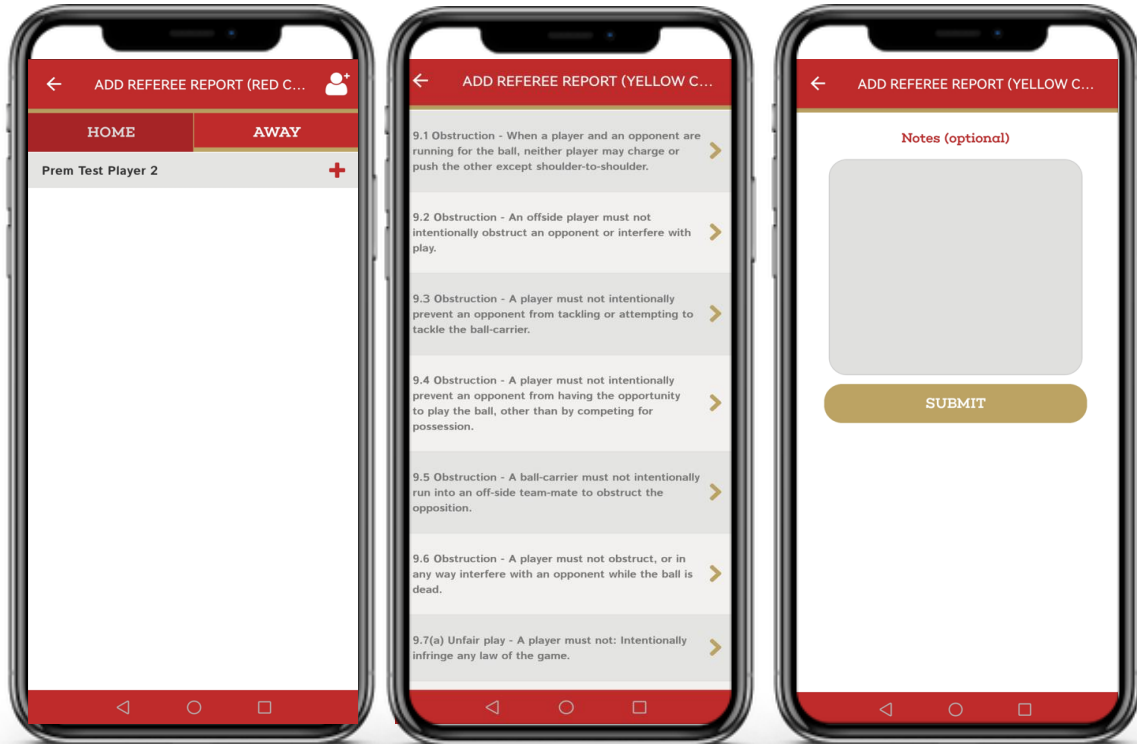

App Functions – Managing your fixtures

- To claim a fixture, use the **Claim a Fixture** option
- You will then be presented with the list of competitions and divisions to select from
- Select the League and Division your fixture is in, and press **Find Fixtures**
- You will then see a fixture list. Press **Claim** to allocate yourself to that fixture
- The fixture will then appear for you in the **Add Match Result screen**
- This is also useful for any last-minute changes e.g. you have been called to referee another fixture on the morning of

THIS IS OUR GAME
THIS IS WELSH RUGBY

App Functions – Adding a match result

- To add a result, select the **Add Match Result** option
- Select the fixture you want to add a result to
- Complete the result sheet, and press submit. Confirm the result.
- Your result will then appear on the WRU website within 15 minutes!
- Results must be submitted within **30 mins** of the game ending
- Contingency no phone, no battery, no signal = Wifi, MYWRU www.mywru.co.uk or on call number

THIS IS OUR GAME
THIS IS WELSH RUGBY

App Functions – Adding a Red Card

- To add a Red Card, select the **Submit Discipline Report** option
- Select the fixture from your list of fixtures
- Select the player from either the home, or away team
- Select the law from the list of laws
- Complete the Discipline Report, with as much detail as possible, and submit.
- **Red Card reports must be submitted within 48 hours**

THIS IS OUR GAME
THIS IS WELSH RUGBY

App Functions – Adding a Yellow Card

- To add a Yellow Card, select the **Record Yellow Card** option
- Select the fixture from your list of fixtures
- Select the player from either the home, or away team
- Select the law from the list of laws
- Add further context if you want to, and press submit
- **Yellow cards must be submitted within 48 hours**