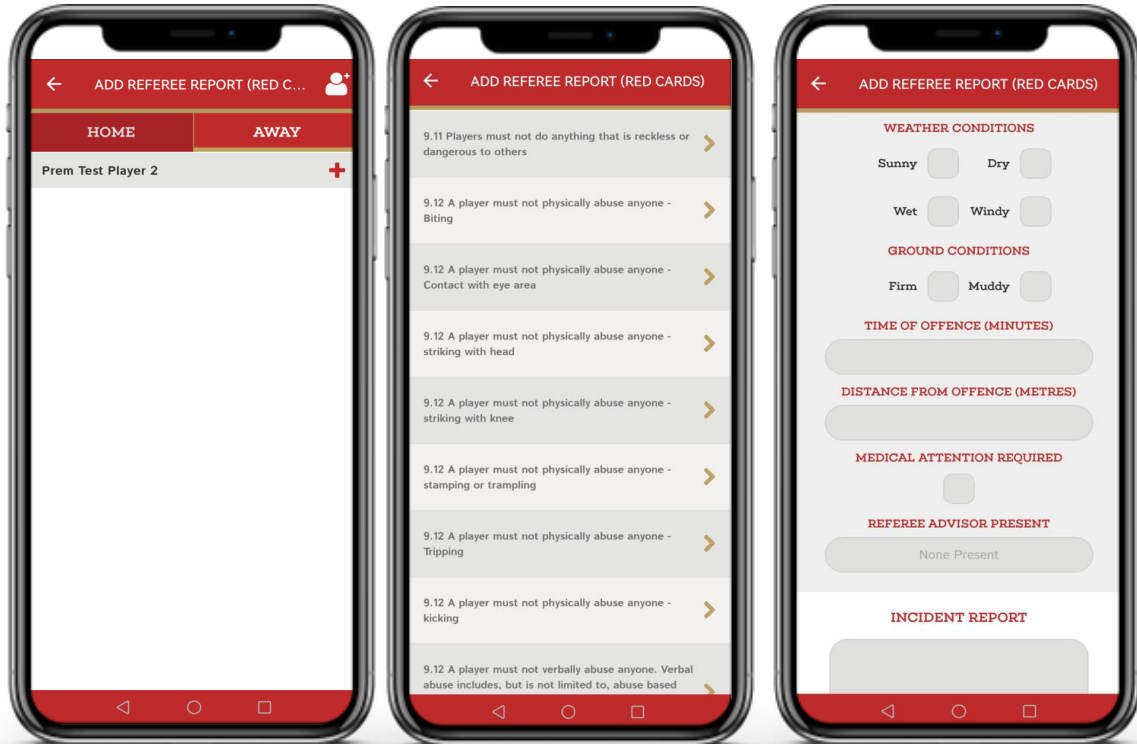

- The Referees department will allocate you to your fixture on the system prior to game day
- You can find your allocated fixtures on the **Add Match Result** option
- If you cannot see your fixture, use the **Claim a Fixture** option

App Functions – Managing your fixtures

- To claim a fixture, use the **Claim a Fixture** option
- You will then be presented with the list of competitions and divisions to select from
- Select the League and Division your fixture is in, and press **Find Fixtures**
- You will then see a fixture list. Press **Claim** to allocate yourself to that fixture
- The fixture will then appear for you in the **Add Match Result screen**
- This is also useful for any last-minute changes e.g. you have been called to referee another fixture on the morning of

THIS IS OUR GAME
THIS IS WELSH RUGBY

App Functions – Adding a match result

- To add a result, select the **Add Match Result** option
- Select the fixture you want to add a result to
- Complete the result sheet, and press submit. Confirm the result.
- Your result will then appear on the WRU website within 15 minutes!
- Results must be submitted within **30 mins** of the game ending
- Contingency no phone, no battery, no signal = Wifi, MYWRU www.mywru.co.uk or on call number

THIS IS OUR GAME
THIS IS WELSH RUGBY

App Functions – Adding a Red Card

- To add a Red Card, select the **Submit Discipline Report** option
- Select the fixture from your list of fixtures
- Select the player from either the home, or away team
- Select the law from the list of laws
- Complete the Discipline Report, with as much detail as possible, and submit.
- **Red Card reports must be submitted within 48 hours**