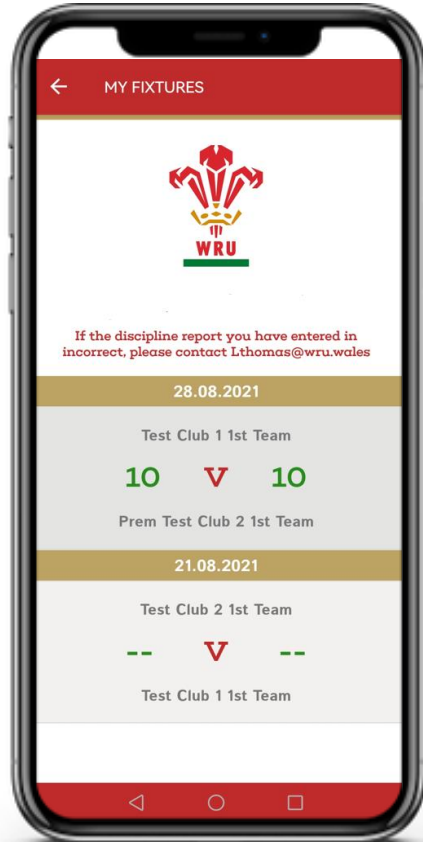

What is the WRU Ref App?

The Ref App is a tool for referees to use to manage your fixtures, availability, results, and discipline reports

It is the primary way for referees to provide results to the Union for all official WRU Leagues and Cup competitions.

Username

Password

LOG IN

Forgotten your log in details?
[Reset Password](#)

- Your username and password is the same as your Game Locker and MYWRU username and passwords.
- Please use the *reset password* feature if you can't remember them
- You must have registered for the current season. **No registration = no access.**

THIS IS OUR GAME
THIS IS WELSH RUGBY

App Functions – Home Screen

Focus of today's training

- Managing your fixtures
- Adding a match result
- Recording red and yellow cards

App Functions – Managing your fixtures

- The Referees department will allocate you to your fixture on the system prior to game day
- You can find your allocated fixtures on the **Add Match Result** option
- If you cannot see your fixture, use the **Claim a Fixture** option